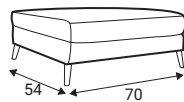

depth of seat without back cushions

Legs

Leg W11, H-180
Solid wood, black

Leg W11, H-180
Solid wood, natural

Leg W14, H-180
Solid wood, black

Leg W14, H-180
Solid wood, natural

Leg M10, H-150
Gold metal

Leg M10, H-150
Chrome metal

Leg M10, H-150
Black metal

All further product dimensions are indicated with 180mm legs.

Accessories

Footstool F10

Stella neckrest

Standard sets

70 - middle part

1S - seater

2S - seater

3S - seater

3,5S - seater

Stella

Standard sets

1R - right

1L - left

00R - right