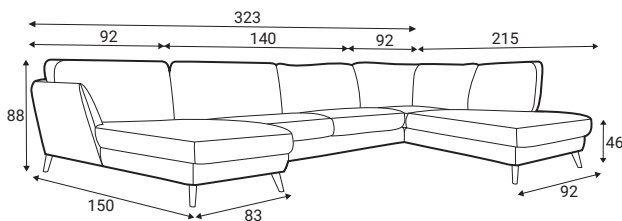

depth of seat without back cushions

Legs

Leg W11, H-180
Solid wood, black

Leg W11, H-180
Solid wood, natural

Leg W14, H-180
Solid wood, black

Leg W14, H-180
Solid wood, natural

Leg M10, H-150
Gold metal

Leg M10, H-150
Chrome metal

Leg M10, H-150
Black metal

All further product dimensions are indicated with 180mm legs.

Accessories

Footstool F10

Stella neckrest

Standard sets

70 - middle part

1S - seater

2S - seater

3S - seater

3,5S - seater

Stella

Standard sets

1R - right

1L - left

00R - right

00L - left

2R - right

2L - left

3R - right

3L - left

Stella

Standard sets

4R - right