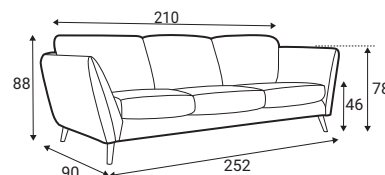

depth of seat without back cushions

Legs

Leg W11, H-180
Solid wood, black

Leg W11, H-180
Solid wood, natural

Leg W14, H-180
Solid wood, black

Leg W14, H-180
Solid wood, natural

Leg M10, H-150
Gold metal

Leg M10, H-150
Chrome metal

Leg M10, H-150
Black metal

All further product dimensions are indicated with 180mm legs.

Accessories

Footstool F10

Stella neckrest

Standard sets

70 - middle part

1S - seater

2S - seater

3S - seater

3,5S - seater

Stella

Standard sets

1R - right

1L - left

00R - right

00L - left

2R - right

2L - left

3R - right

3L - left

Stella

Standard sets

4R - right