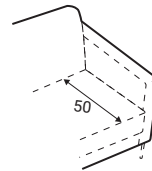

Extra dimensions

depth of seat