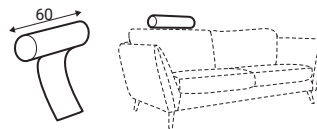

depth of seat without back cushions

Legs

Leg W11, H-180
Solid wood, black

Leg W11, H-180
Solid wood, natural

Leg W14, H-180
Solid wood, black

Leg W14, H-180
Solid wood, natural

Leg M10, H-150
Gold metal

Leg M10, H-150
Chrome metal

Leg M10, H-150
Black metal

All further product dimensions are indicated with 180mm legs.

Accessories

Footstool F10

Stella neckrest

Standard sets

70 - middle part

1S - seater