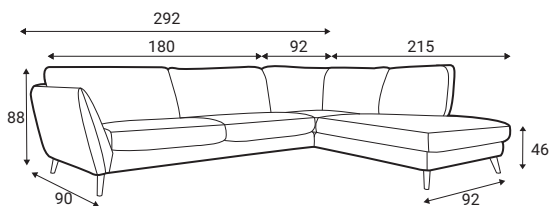

depth of seat without back cushions

Legs

Leg W11, H-180
Solid wood, black

Leg W11, H-180
Solid wood, natural

Leg W14, H-180
Solid wood, black

Leg W14, H-180
Solid wood, natural

Leg M10, H-150
Gold metal

Leg M10, H-150
Chrome metal

Leg M10, H-150
Black metal

All further product dimensions are indicated with 180mm legs.

Accessories

Footstool F10

Stella neckrest

Standard sets

70 - middle part

1S - seater

2S - seater

3S - seater

3,5S - seater

Stella

Standard sets

1R - right

1L - left

00R - right

00L - left

2R - right

2L - left

3R - right

3L - left

Stella

Standard sets

4R - right