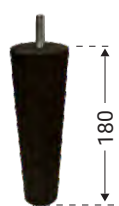

depth of seat without back cushions

Legs

Leg W11, H-180
Solid wood, black

Leg W11, H-180
Solid wood, natural

Leg W14, H-180
Solid wood, black

Leg W14, H-180
Solid wood, natural

Leg M10, H-150
Gold metal

Leg M10, H-150
Chrome metal

Leg M10, H-150
Black metal

All further product dimensions are indicated with 180mm legs.

Accessories

Footstool F10

Stella neckrest

Standard sets

70 - middle part

1S - seater

00L - left

2R - right

2L - left

3R - right

3L - left

Stella

Standard sets

4R - right