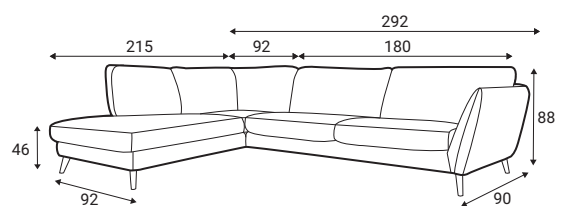

depth of seat without back cushions

Legs

Leg W11, H-180
Solid wood, black

Leg W11, H-180
Solid wood, natural

Leg W14, H-180
Solid wood, black

Leg W14, H-180
Solid wood, natural

Leg M10, H-150
Gold metal

Leg M10, H-150
Chrome metal

Leg M10, H-150
Black metal

All further product dimensions are indicated with 180mm legs.

Accessories

Footstool F10

Stella neckrest

Standard sets

70 - middle part

1S - seater

2S - seater

3S - seater

3,5S - seater

Stella

Standard sets

1R - right

1L - left

00R - right

00L - left

2R - right

2L - left

3R - right

3L - left

Stella

Standard sets

4R - right