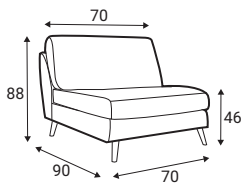

depth of seat without back cushions

Legs

Leg W11, H-180
Solid wood, black

Leg W11, H-180
Solid wood, natural

Leg W14, H-180
Solid wood, black

Leg W14, H-180
Solid wood, natural

Leg M10, H-150
Gold metal

Leg M10, H-150
Chrome metal

Leg M10, H-150
Black metal

All further product dimensions are indicated with 180mm legs.

Accessories

Footstool F10

Stella neckrest

Standard sets

70 - middle part

1S - seater

2S - seater

3S - seater

3,5S - seater

Stella

Standard sets

1R - right

1L - left

00R - right