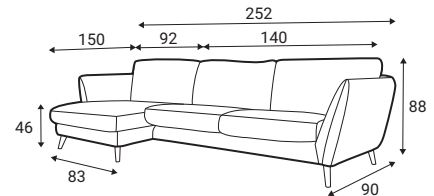

depth of seat without back cushions

Legs

Leg W11, H-180
Solid wood, black

Leg W11, H-180
Solid wood, natural

Leg W14, H-180
Solid wood, black

Leg W14, H-180
Solid wood, natural

Leg M10, H-150
Gold metal

Leg M10, H-150
Chrome metal

Leg M10, H-150
Black metal

All further product dimensions are indicated with 180mm legs.

Accessories

Footstool F10

Stella neckrest

Standard sets

70 - middle part

1S - seater

2S - seater

3S - seater

3,5S - seater

Stella

Standard sets

1R - right

1L - left

00R - right

00L - left

2R - right

2L - left

3R - right

3L - left

Stella

Standard sets

4R - right