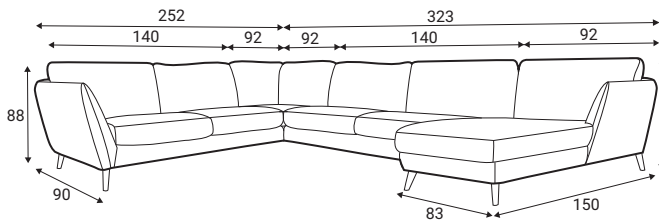

Leg M10, H-150
Black metal

All further product dimensions are indicated with 180mm legs.

Accessories

Footstool F10

Stella neckrest

Standard sets

70 - middle part

1S - seater

2S - seater

3S - seater

3,5S - seater

Stella

Standard sets

1R - right

1L - left

00R - right

00L - left

2R - right

2L - left

3R - right

3L - left

Stella

Standard sets

4R - right

4L - left

5R - right

5L - left

7 - Symmetrical