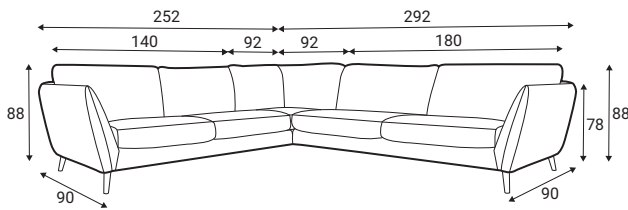

Leg M10, H-150
Black metal

All further product dimensions are indicated with 180mm legs.

Accessories

Footstool F10

Stella neckrest

Standard sets

70 - middle part

1S - seater

2S - seater

3S - seater

3,5S - seater

Stella

Standard sets

1R - right

1L - left

00R - right

00L - left

2R - right

2L - left

3R - right

3L - left

Stella

Standard sets

4R - right

4L - left

5R - right

5L - left

7 - Symmetrical