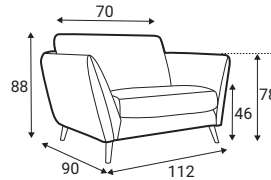

depth of seat without back cushions

Legs

Leg W11, H-180
Solid wood, black

Leg W11, H-180
Solid wood, natural

Leg W14, H-180
Solid wood, black

Leg W14, H-180
Solid wood, natural

Leg M10, H-150
Gold metal

Leg M10, H-150
Chrome metal

Leg M10, H-150
Black metal

All further product dimensions are indicated with 180mm legs.

Accessories

Footstool F10

Stella neckrest

Standard sets

70 - middle part

1S - seater

2S - seater

3S - seater

3,5S - seater

Stella

Standard sets

1R - right

1L - left

00R - right

00L - left

2R - right

2L - left

3R - right

3L - left

Stella

Standard sets

4R - right