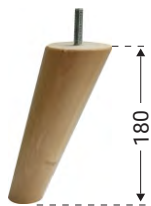

depth of seat without back cushions

Legs

Leg W11, H-180
Solid wood, black

Leg W11, H-180
Solid wood, natural

Leg W14, H-180
Solid wood, black

Leg W14, H-180
Solid wood, natural

Leg M10, H-150
Gold metal

Leg M10, H-150
Chrome metal

Leg M10, H-150
Black metal

All further product dimensions are indicated with 180mm legs.

Accessories

Footstool F10

Stella neckrest

Standard sets

70 - middle part

1S - seater

2S - seater

3S - seater

3,5S - seater

Stella

Standard sets

1R - right

1L - left

00R - right

00L - left

2R - right

2L - left

3R - right

3L - left

Stella

Standard sets

4R - right