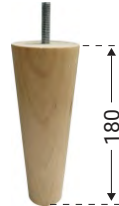

depth of seat without back cushions

Legs

Leg W11, H-180
Solid wood, black

Leg W11, H-180
Solid wood, natural

Leg W14, H-180
Solid wood, black

Leg W14, H-180
Solid wood, natural

Leg M10, H-150
Gold metal

Leg M10, H-150
Chrome metal

Leg M10, H-150
Black metal

All further product dimensions are indicated with 180mm legs.

Accessories

Footstool F10

Stella neckrest

Standard sets

70 - middle part

1S - seater