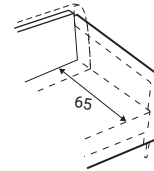

depth of seat without back cushions

Legs

Leg W11, H-180
Solid wood, black

Leg W11, H-180
Solid wood, natural

Leg W14, H-180
Solid wood, black

Leg W14, H-180
Solid wood, natural

Leg M10, H-150
Gold metal

Leg M10, H-150
Chrome metal

Leg M10, H-150
Black metal

All further product dimensions are indicated with 180mm legs.

Accessories

Footstool F10

Stella neckrest

Standard sets

70 - middle part

1S - seater

2S - seater

3S - seater

3,5S - seater

Stella

Standard sets

1R - right

1L - left

00R - right