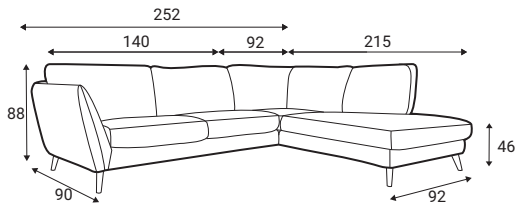

depth of seat without back cushions

Legs

Leg W11, H-180
Solid wood, black

Leg W11, H-180
Solid wood, natural

Leg W14, H-180
Solid wood, black

Leg W14, H-180
Solid wood, natural

Leg M10, H-150
Gold metal

Leg M10, H-150
Chrome metal

Leg M10, H-150
Black metal

All further product dimensions are indicated with 180mm legs.

Accessories

Footstool F10

Stella neckrest

Standard sets

70 - middle part

1S - seater

2S - seater

3S - seater

3,5S - seater

Stella

Standard sets

1R - right

1L - left

00R - right

00L - left

2R - right

2L - left

3R - right

3L - left

Stella

Standard sets

4R - right