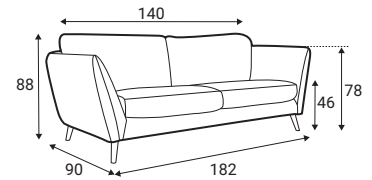

depth of seat without back cushions

Legs

Leg W11, H-180
Solid wood, black

Leg W11, H-180
Solid wood, natural

Leg W14, H-180
Solid wood, black

Leg W14, H-180
Solid wood, natural

Leg M10, H-150
Gold metal

Leg M10, H-150
Chrome metal

Leg M10, H-150
Black metal

All further product dimensions are indicated with 180mm legs.

Accessories

Footstool F10

Stella neckrest

Standard sets

70 - middle part

1S - seater

2S - seater

3S - seater

3,5S - seater

Stella

Standard sets

1R - right

1L - left

00R - right