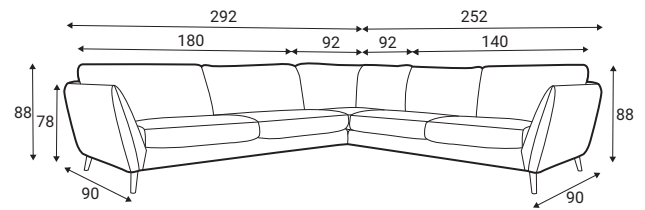

Leg M10, H-150
Black metal

All further product dimensions are indicated with 180mm legs.

Accessories

Footstool F10

Stella neckrest

Standard sets

70 - middle part

1S - seater

2S - seater

3S - seater

3,5S - seater

Stella

Standard sets

1R - right

1L - left

00R - right

00L - left

2R - right

2L - left

3R - right

3L - left

Stella

Standard sets

4R - right

4L - left

5R - right

5L - left

7 - Symmetrical