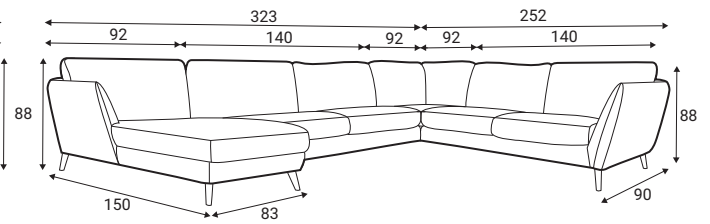

Leg M10, H-150
Black metal

All further product dimensions are indicated with 180mm legs.

Accessories

Footstool F10

Stella neckrest

Standard sets

70 - middle part

1S - seater

2S - seater

3S - seater

3,5S - seater

Stella

Standard sets

1R - right

1L - left

00R - right

00L - left

2R - right

2L - left

3R - right

3L - left

Stella

Standard sets

4R - right

4L - left

5R - right

5L - left

7 - Symmetrical