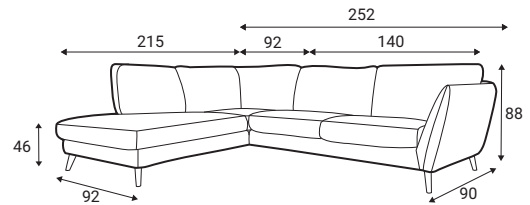

depth of seat without back cushions

Legs

Leg W11, H-180
Solid wood, black

Leg W11, H-180
Solid wood, natural

Leg W14, H-180
Solid wood, black

Leg W14, H-180
Solid wood, natural

Leg M10, H-150
Gold metal

Leg M10, H-150
Chrome metal

Leg M10, H-150
Black metal

All further product dimensions are indicated with 180mm legs.

Accessories

Footstool F10

Stella neckrest

Standard sets

70 - middle part

1S - seater

2S - seater

3S - seater

3,5S - seater

Stella

Standard sets

1R - right

1L - left

00R - right

00L - left

2R - right

2L - left

3R - right

3L - left

Stella

Standard sets

4R - right