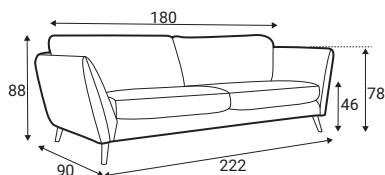

depth of seat without back cushions

Legs

Leg W11, H-180
Solid wood, black

Leg W11, H-180
Solid wood, natural

Leg W14, H-180
Solid wood, black

Leg W14, H-180
Solid wood, natural

Leg M10, H-150
Gold metal

Leg M10, H-150
Chrome metal

Leg M10, H-150
Black metal

All further product dimensions are indicated with 180mm legs.

Accessories

Footstool F10

Stella neckrest

Standard sets

70 - middle part

1S - seater

2S - seater

3S - seater

3,5S - seater

Stella

Standard sets

1R - right

1L - left

00R - right

00L - left

2R - right

2L - left

3R - right

3L - left

Stella

Standard sets

4R - right