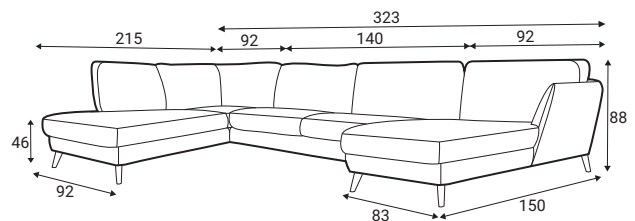

Leg M10, H-150
Black metal

All further product dimensions are indicated with 180mm legs.

Accessories

Footstool F10

Stella neckrest

Standard sets

70 - middle part

1S - seater

2S - seater

3S - seater

3,5S - seater

Stella

Standard sets

1R - right

1L - left

00R - right

00L - left

2R - right

2L - left

3R - right

3L - left

Stella

Standard sets

4R - right

4L - left

5R - right

5L - left

7 - Symmetrical