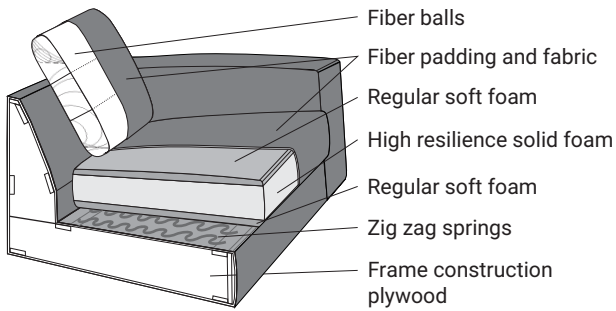

Stella

Comfort

Piping on armrest and back cushions

Extra dimensions

depth of seat

depth of seat without back cushions

Legs

Leg W11, H-180
Solid wood, black

Leg W11, H-180
Solid wood, natural

Leg W14, H-180
Solid wood, black

Leg W14, H-180
Solid wood, natural

Leg M10, H-150
Gold metal

Leg M10, H-150
Chrome metal

Leg M10, H-150
Black metal

All further product dimensions are indicated with 180mm legs.

Accessories

Footstool F10

Stella neckrest

Standard sets

70 - middle part

1S - seater

2S - seater

3S - seater

3,5S - seater