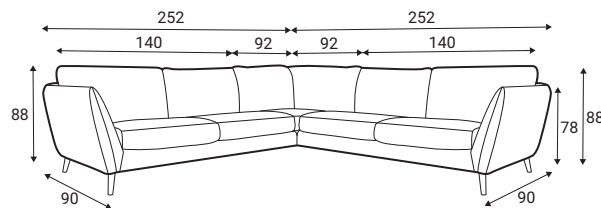

Leg M10, H-150
Black metal

All further product dimensions are indicated with 180mm legs.

Accessories

Footstool F10

Stella neckrest

Standard sets

70 - middle part

1S - seater

2S - seater

3S - seater

3,5S - seater

Stella

Standard sets

1R - right

1L - left

00R - right

00L - left

2R - right

2L - left

3R - right

3L - left

Stella

Standard sets

4R - right

4L - left

5R - right

5L - left

7 - Symmetrical