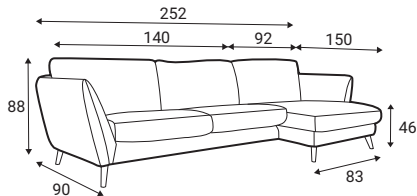

depth of seat without back cushions

Legs

Leg W11, H-180
Solid wood, black

Leg W11, H-180
Solid wood, natural

Leg W14, H-180
Solid wood, black

Leg W14, H-180
Solid wood, natural

Leg M10, H-150
Gold metal

Leg M10, H-150
Chrome metal

Leg M10, H-150
Black metal

All further product dimensions are indicated with 180mm legs.

Accessories

Footstool F10

Stella neckrest

Standard sets

70 - middle part

1S - seater

2S - seater

3S - seater

3,5S - seater

Stella

Standard sets

1R - right

1L - left

00R - right

00L - left

2R - right

2L - left

3R - right

3L - left

Stella

Standard sets

4R - right