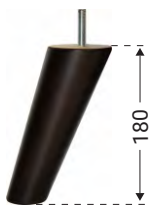

depth of seat without back cushions

Legs

Leg W11, H-180
Solid wood, black

Leg W11, H-180
Solid wood, natural

Leg W14, H-180
Solid wood, black

Leg W14, H-180
Solid wood, natural

Leg M10, H-150
Gold metal

Leg M10, H-150
Chrome metal

Leg M10, H-150
Black metal

All further product dimensions are indicated with 180mm legs.

Accessories

Footstool F10

Stella neckrest

Standard sets

70 - middle part

1S - seater

00L - left

2R - right

2L - left

3R - right

3L - left

Stella

Standard sets

4R - right